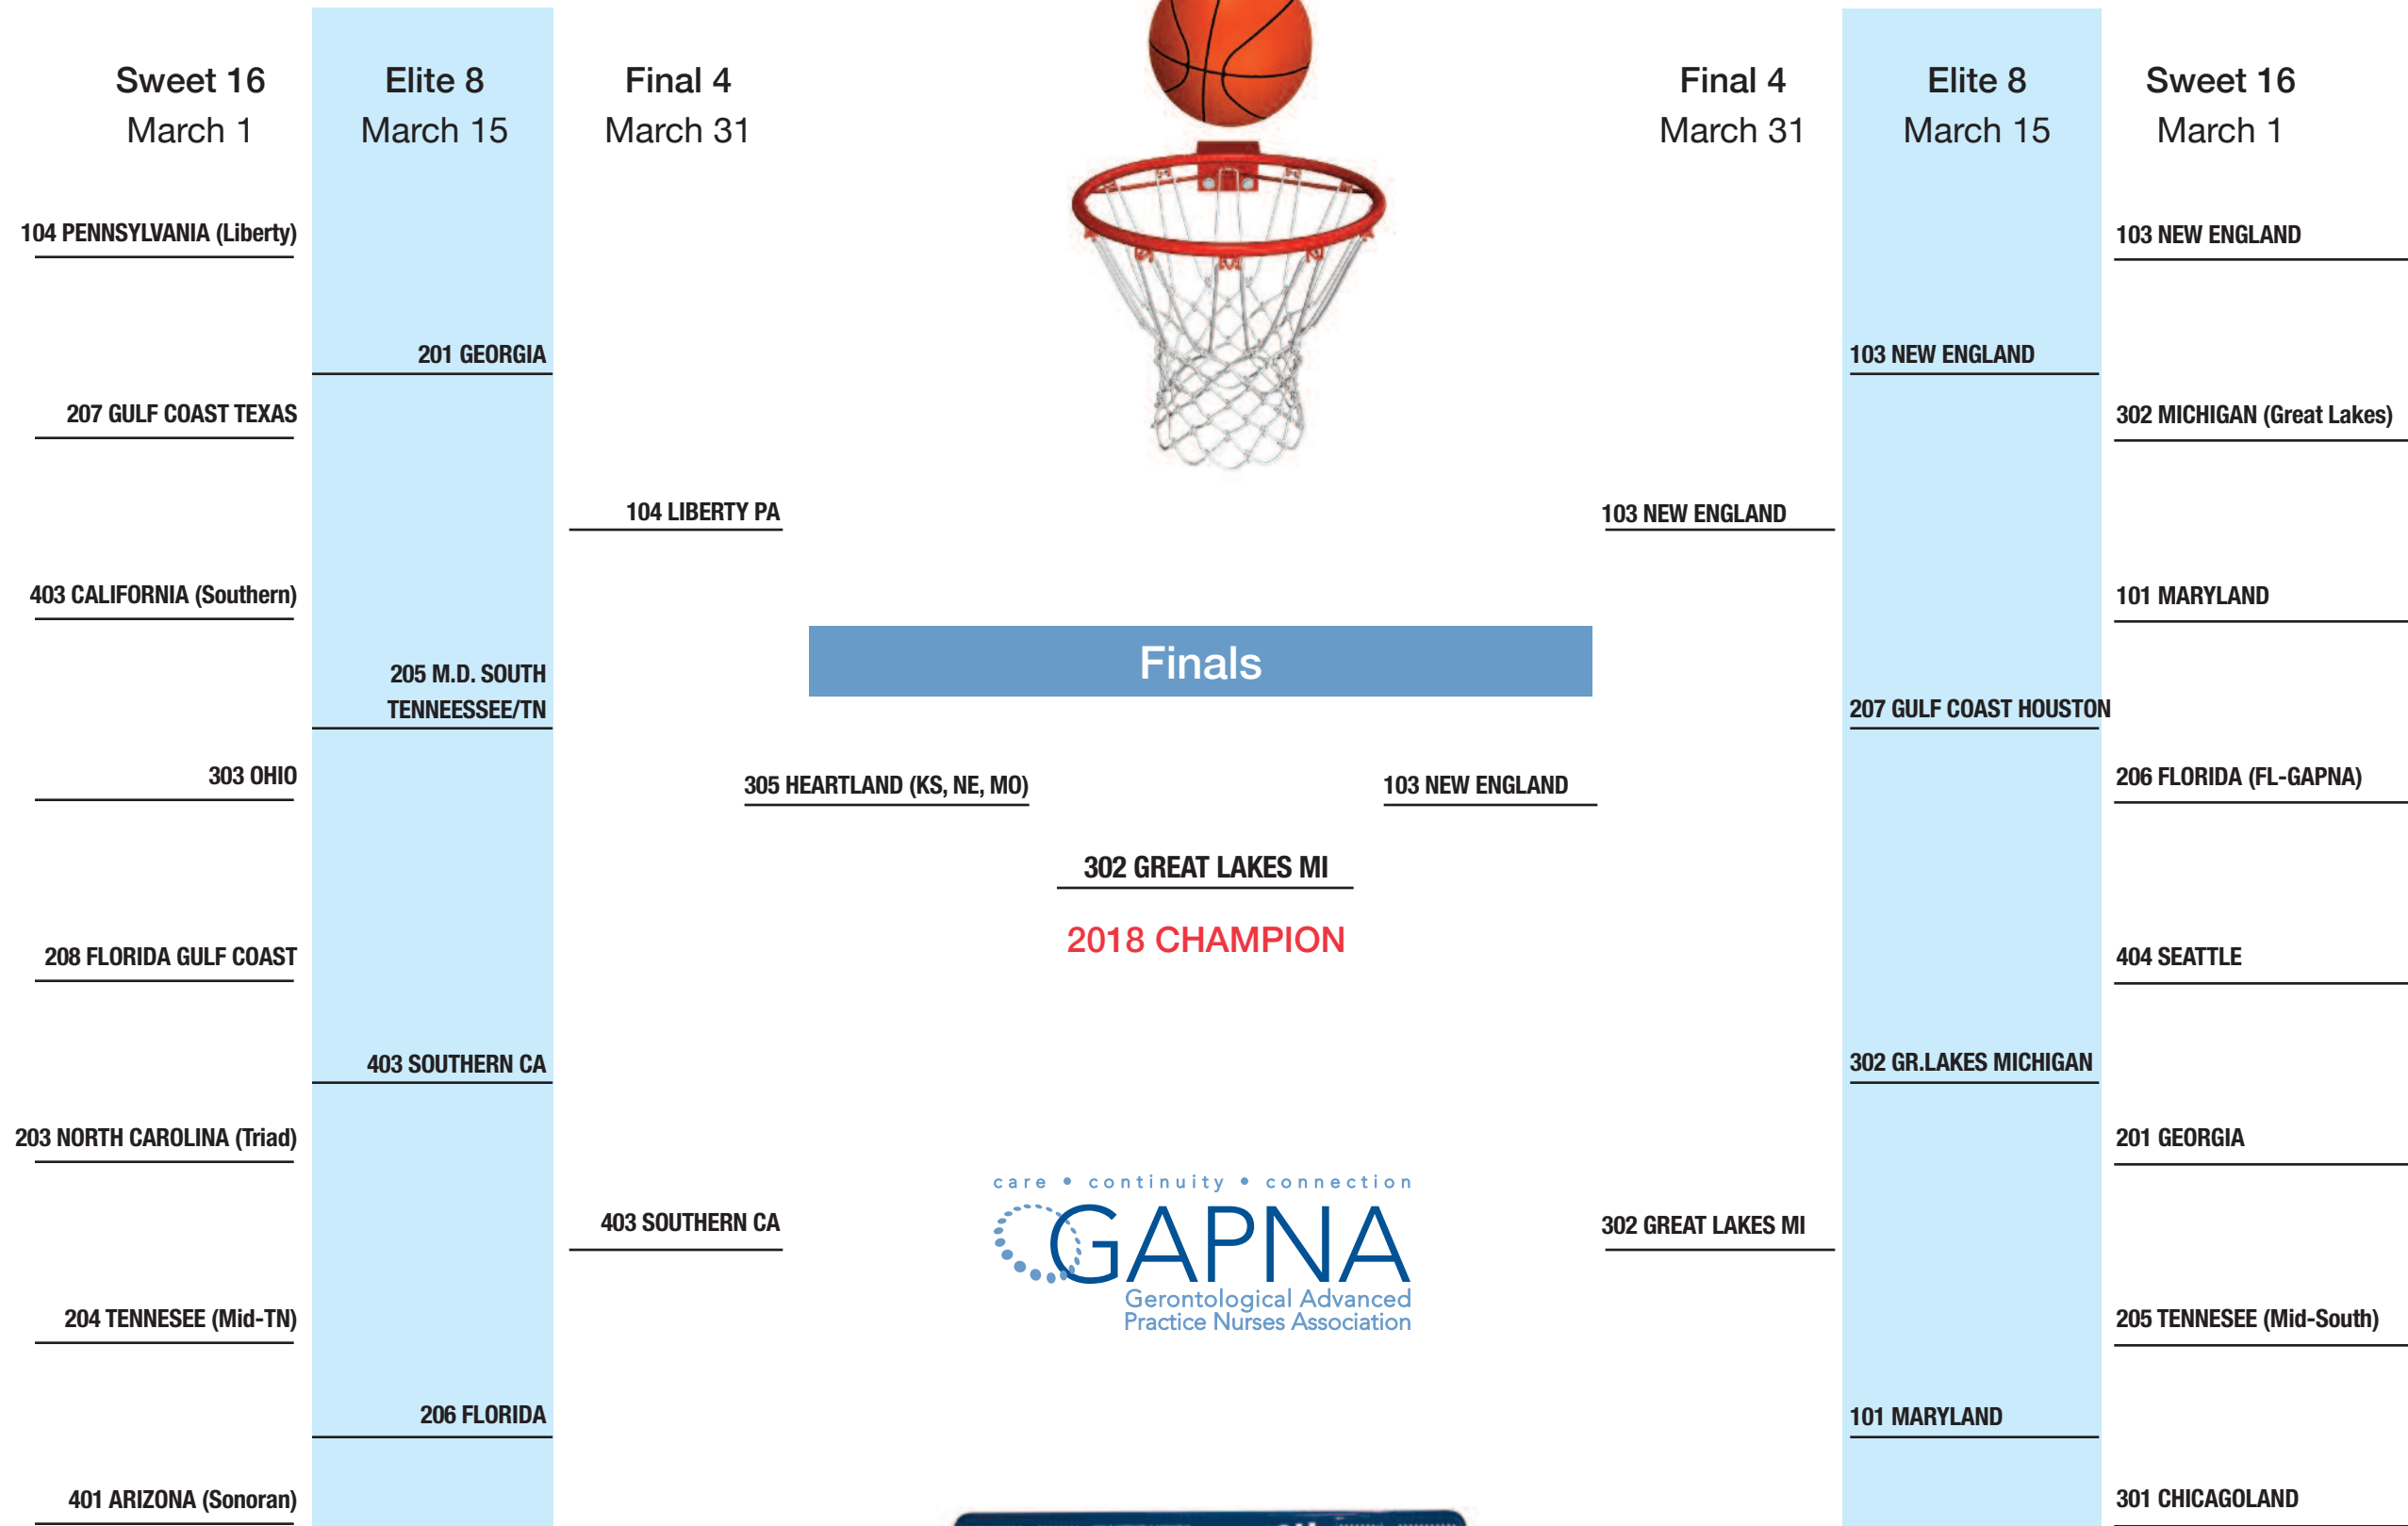

MARCH MEMBER MADNESS

102 DELAWARE VALLEY, 211 VIRGINIA, 402 CALIFORNIA (Northern)

304 WISCONSIN (Southeast)